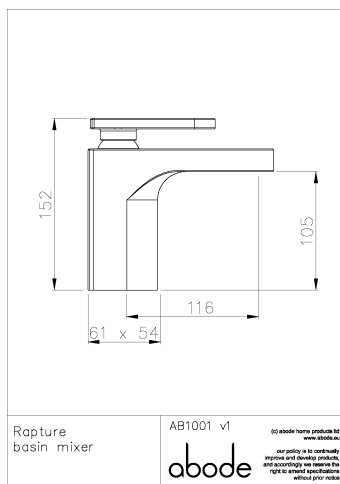

### Packaged properties:

**Box length:** 395 mm      **Box depth:** 95 mm  
**Box width:** 165 mm      **Boxed weight:** 2.56 kg

**Includes pop up waste?:** No

### Product dimensions:

- **Overall Height / projection:** 152 mm
- **Exit reach:** 116 mm
- **Exit height:** 105 mm
- **Centre distance(s):**
- **Base diameter(s):** 54 x 61 mm
- **Product mounted where:** Surface
- **Recommended hole diameter:** Ø 32 mm
- **Min. fitting depth required:**
- **Max. surface depth:** 45 mm

### Product flow characteristics:

- **Min / Max water pressure:** 0.30 / 5 bar
- **Part G mixed flow rate at 3 bar (l/m):** 22.5
- **Max water temperature:** 70° C
- **Product flow characteristics:** Single flow
- **Aerator type:** Plastic honeycomb
- **Includes output diverter?:** No
- **Control valve type:** Single lever (40mm)
- **Non return valve position:**
- **Mesh particle filter size:**
- **Inlet / outlet size:** 1/2" F / m10
- **Inlet type / length:** Flexible / 420 mm
- **Shower hose type / length:**