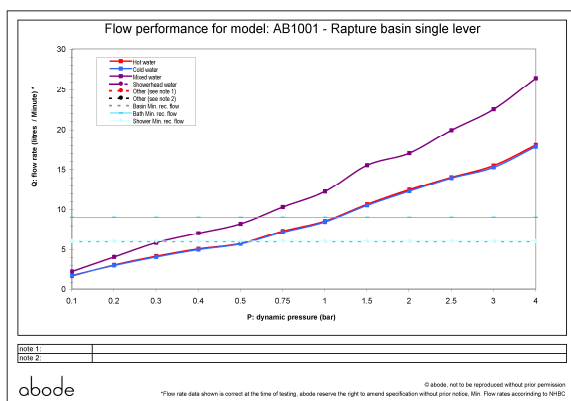

### Packaged properties:

**Box length:** 395 mm      **Box depth:** 95 mm  
**Box width:** 165 mm      **Boxed weight:** 2.56 kg

**Includes pop up waste?:** No

### Product dimensions:

- **Overall Height / projection:** 152 mm
- **Exit reach:** 116 mm
- **Exit height:** 105 mm
- **Centre distance(s):**
- **Base diameter(s):** 54 x 61 mm
- **Product mounted where:** Surface
- **Recommended hole diameter:** Ø 32 mm
- **Min. fitting depth required:**
- **Max. surface depth:** 45 mm

### Product flow characteristics:

- **Min / Max water pressure:** 0.30 / 5 bar
- **Part G mixed flow rate at 3 bar (l/m):** 22.5
- **Max water temperature:** 70° C
- **Product flow characteristics:** Single flow
- **Aerator type:** Plastic honeycomb
- **Includes output diverter?:** No
- **Control valve type:** Single lever (40mm)
- **Non return valve position:**
- **Mesh particle filter size:**
- **Inlet / outlet size:** 1/2" F / m10
- **Inlet type / length:** Flexible / 420 mm
- **Shower hose type / length:**