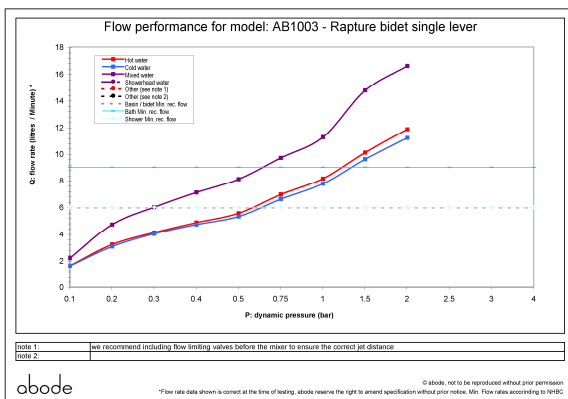

### Product dimensions:

- **Overall Height / projection:** 137 mm
- **Exit reach:** 116 mm
- **Exit height:** 95 mm
- **Centre distance(s):**
- **Base diameter(s):** 54 x 61 mm
- **Product mounted where:** Surface
- **Recommended hole diameter:** Ø 35 mm
- **Min. fitting depth required:**
- **Max. surface depth:** 45 mm

### Product flow characteristics:

- **Min / Max water pressure:** 0.30 / 5 bar
- **Part G mixed flow rate at 3 bar (l/m):** >16.6
- **Max water temperature:** 70° C
- **Product flow characteristics:** Single flow
- **Aerator type:** White flow straightener
- **Includes output diverter?:** No
- **Control valve type:** Single lever (40mm)
- **Non return valve position:**
- **Mesh particle filter size:**
- **Inlet / outlet size:** 1/2" F / m10
- **Inlet type / length:** Flexible / 420 mm
- **Shower hose type / length:**