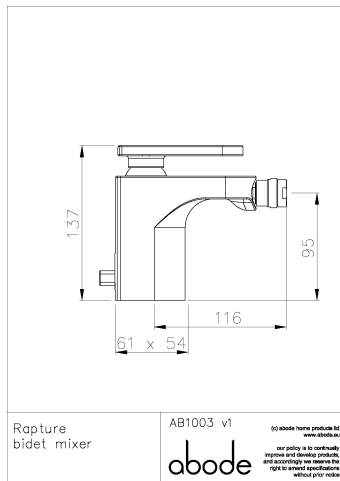

### Packaged properties:

**Box length:** 395 mm      **Box depth:** 95 mm  
**Box width:** 165 mm      **Boxed weight:** 2.72 kg

**Includes pop up waste?:** Yes

### Product dimensions:

- **Overall Height / projection:** 137 mm
- **Exit reach:** 116 mm
- **Exit height:** 95 mm
- **Centre distance(s):**
- **Base diameter(s):** 54 x 61 mm
- **Product mounted where:** Surface
- **Recommended hole diameter:** Ø 35 mm
- **Min. fitting depth required:**
- **Max. surface depth:** 45 mm

### Product flow characteristics:

- **Min / Max water pressure:** 0.30 / 5 bar
- **Part G mixed flow rate at 3 bar (l/m):** >16.6
- **Max water temperature:** 70° C
- **Product flow characteristics:** Single flow
- **Aerator type:** White flow straightener
- **Includes output diverter?:** No
- **Control valve type:** Single lever (40mm)
- **Non return valve position:**
- **Mesh particle filter size:**
- **Inlet / outlet size:** 1/2" F / m10
- **Inlet type / length:** Flexible / 420 mm
- **Shower hose type / length:**