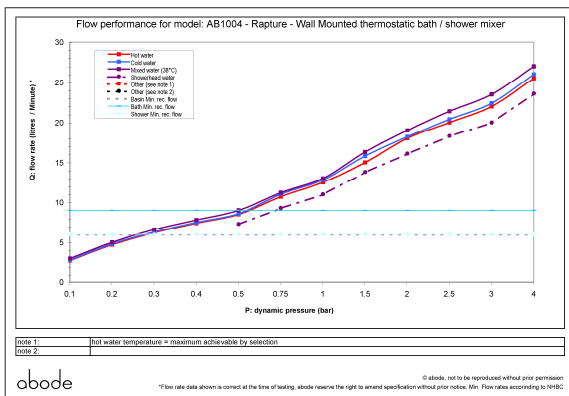

Packaged properties:

Box length: 565 mm **Box depth:** 80 mm
Box width: 300 mm **Boxed weight:** 5.61 kg

Includes pop up waste?: No

Additional comments:

Includes fixed shower bracket & round showerhead

Product dimensions:

- **Overall Height / projection:** 247 mm
- **Exit reach:** 220 mm
- **Exit height:** 32 mm
- **Centre distance(s):** 150 ± 10 mm
- **Base diameter(s):** 67 mm
- **Product mounted where:** Wall
- **Recommended hole diameter:**
- **Min. fitting depth required:**
- **Max. surface depth:**

Product flow characteristics:

- **Min / Max water pressure:** 0.5 bath & 0.5 shower / 5 bar
- **Part G mixed flow rate at 3 bar (l/m):** bath=23.5, shower=20.00
- **Max water temperature:** 70° C
- **Product flow characteristics:** Single flow
- **Aerator type:** White flow straightener
- **Includes output diverter?:** Yes
- **Control valve type:** Thermostatic ()
- **Non return valve position:** h&c inlet
- **Mesh particle filter size:** 0.60 mm
- **Inlet / outlet size:** 1/2" M / 3/4" M
- **Inlet type / length:** Eccentric / 45 mm
- **Shower hose type / length:** Smoothflex / 1.50 m