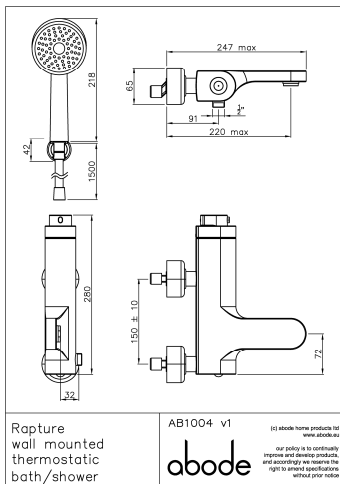

Packaged properties:

Box length: 565 mm **Box depth:** 80 mm
Box width: 300 mm **Boxed weight:** 5.61 kg

Includes pop up waste?: No

Additional comments:

Includes fixed shower bracket & round showerhead

Product dimensions:

- **Overall Height / projection:** 247 mm
- **Exit reach:** 220 mm
- **Exit height:** 32 mm
- **Centre distance(s):** 150 ± 10 mm
- **Base diameter(s):** 67 mm
- **Product mounted where:** Wall
- **Recommended hole diameter:**
- **Min. fitting depth required:**
- **Max. surface depth:**

Product flow characteristics:

- **Min / Max water pressure:** 0.5 bath & 0.5 shower / 5 bar
- **Part G mixed flow rate at 3 bar (l/m):** bath=23.5, shower=20.00
- **Max water temperature:** 70° C
- **Product flow characteristics:** Single flow
- **Aerator type:** White flow straightener
- **Includes output diverter?:** Yes
- **Control valve type:** Thermostatic ()
- **Non return valve position:** h&c inlet
- **Mesh particle filter size:** 0.60 mm
- **Inlet / outlet size:** 1/2" M / 3/4" M
- **Inlet type / length:** Eccentric / 45 mm
- **Shower hose type / length:** Smoothflex / 1.50 m