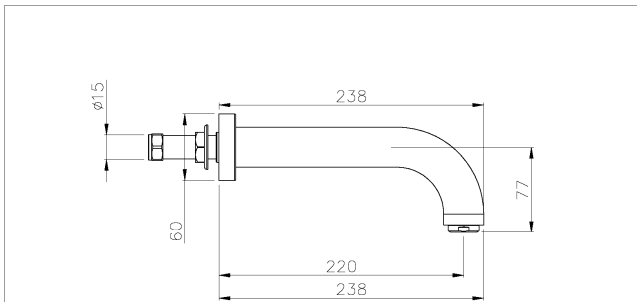

Product dimensions:

- **Overall Height / projection:** 238 mm
- **Exit reach:** 220 mm
- **Exit height:** 77 mm
- **Centre distance(s):**
- **Base diameter(s):** 60 mm
- **Product mounted where:** Wall
- **Recommended hole diameter:**
- **Min. fitting depth required:**
- **Max. surface depth:**

Passion
wall mounted bath
filler

AB1158 v1

abode