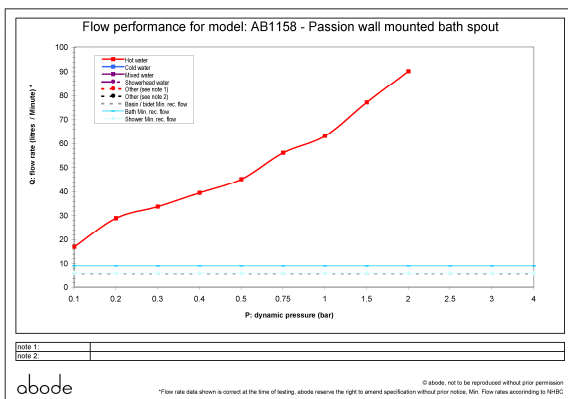

Product flow characteristics:

- **Min / Max water pressure:** 0.10 / 5 bar
- **Part G mixed flow rate at 3 bar (l/m):** >90

- **Max water temperature:** 70° C
- **Product flow characteristics:** Single flow
- **Aerator type:** White flow straightener
- **Includes output diverter?:** No
- **Control valve type:** ( )
- **Non return valve position:**
- **Mesh particle filter size:**
- **Inlet / outlet size:** 1/2" M /
- **Inlet type / length:** Fixed / 50 mm
- **Shower hose type / length:**

Warranty Summary (Full details available on request):

- Materials and workmanship defects warranted for 5 years
- Valves and working parts warranted for 2 years
- Surface warranty defects warranted for 1 year
- O-rings, hoses & gaskets warranted for 1 year

Care instructions:

- Clean the mixers and showers regularly as required, using soap, do not use any other cleaners.
- Regular cleaning will prevent the build up of lime scale and dirt
- After cleaning rinse thoroughly with clean water to remove any cleaner residue
- Residues of liquid soaps, shampoos and shower foams can also cause damage, so rinse with clean water after using, avoid contact with any abrasives