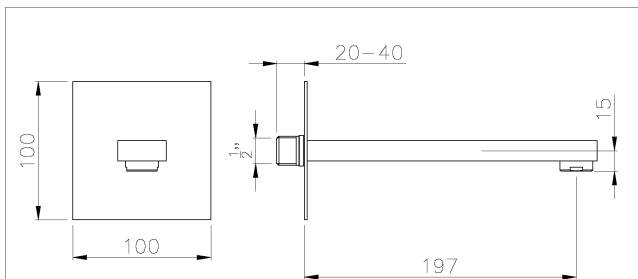

Product dimensions:

- **Overall Height / projection:** 212 mm
- **Exit reach:** 197 mm
- **Exit height:** 15 mm
- **Centre distance(s):**
- **Base diameter(s):** 100 x 100 mm
- **Product mounted where:** Wall
- **Recommended hole diameter:**
- **Min. fitting depth required:** 20 - 50 mm
- **Max. surface depth:**

Fervour
wall mounted bath & basin spout

AB1244 v1

abode