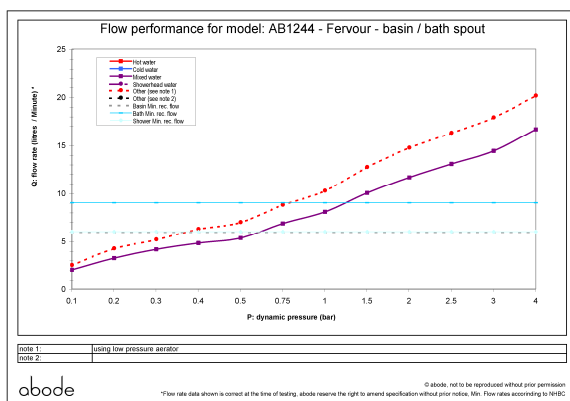

Product flow characteristics:

- **Min / Max water pressure:** 0.6 basin & 1.25 bath / 5 bar
- **Part G mixed flow rate at 3 bar (l/m):** 14.4

- **Max water temperature:** 70° C
- **Product flow characteristics:** Single flow
- **Aerator type:** Plastic honeycomb
- **Includes output diverter?:** No
- **Control valve type:** ( )
- **Non return valve position:**
- **Mesh particle filter size:**
- **Inlet / outlet size:** 1/2" M /
- **Inlet type / length:** Fixed / mm
- **Shower hose type / length:**

Warranty Summary (Full details available on request):

- Materials and workmanship defects warranted for 5 years
- Valves and working parts warranted for 2 years
- Surface warranty defects warranted for 1 year
- O-rings, hoses & gaskets warranted for 1 year

Care instructions:

- Clean the mixers and showers regularly as required, using soap, do not use any other cleaners.
- Regular cleaning will prevent the build up of lime scale and dirt
- After cleaning rinse thoroughly with clean water to remove any cleaner residue
- Residues of liquid soaps, shampoos and shower foams can also cause damage, so rinse with clean water after using, avoid contact with any abrasives