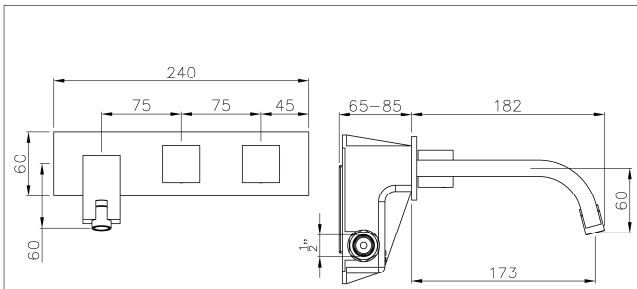

Product dimensions:

- **Overall Height / projection:** 182 mm
- **Exit reach:** 173 mm
- **Exit height:** 60 mm
- **Centre distance(s):**
- **Base diameter(s):** 240 x 60 mm
- **Product mounted where:** Wall
- **Recommended hole diameter:** 250 x 145 mm
- **Min. fitting depth required:** 65 - 85 mm
- **Max. surface depth:**

Zeal
wall mounted wash basin mixer

AB1277 v1

(c) abode home products ltd
www.abode.eu

abode