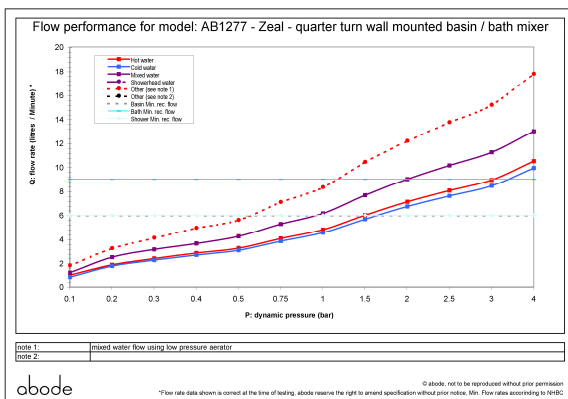

Product flow characteristics:

- **Min / Max water pressure:** 1 basin & 2 bath / 5 bar
- **Part G mixed flow rate at 3 bar (l/m):** 11.24
- **Max water temperature:** 70° C
- **Product flow characteristics:** Single flow
- **Aerator type:** Plastic honeycomb
- **Includes output diverter?:** No
- **Control valve type:** 1/2" QT CD (8-20)
- **Non return valve position:**
- **Mesh particle filter size:**
- **Inlet / outlet size:** 1/2" F / M15
- **Inlet type / length:** Flexi / 310 mm
- **Shower hose type / length:**

Warranty Summary (Full details available on request):

- Materials and workmanship defects warranted for 5 years
- Valves and working parts warranted for 2 years
- Surface warranty defects warranted for 1 year
- O-rings, hoses & gaskets warranted for 1 year

Care instructions:

- Clean the mixers and showers regularly as required, using soap, do not use any other cleaners.
- Regular cleaning will prevent the build up of lime scale and dirt
- After cleaning rinse thoroughly with clean water to remove any cleaner residue
- Residues of liquid soaps, shampoos and shower foams can also cause damage, so rinse with clean water after using, avoid contact with any abrasives