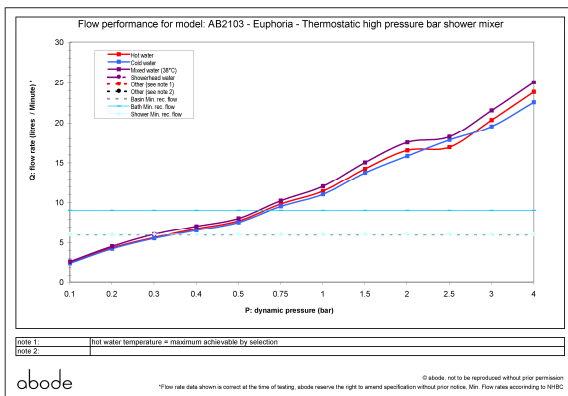

Product flow characteristics:

- **Min / Max water pressure:** 0.40 / 5 bar
- **Part G mixed flow rate at 3 bar (l/m):** 21.5

- **Max water temperature:** 70° C
- **Product flow characteristics:**
- **Aerator type:**
- **Includes output diverter?:** No
- **Control valve type:** Thermostatic ( )
- **Non return valve position:** h&c inlet
- **Mesh particle filter size:** 0.60 mm
- **Inlet / outlet size:** 1/2" M /
- **Inlet type / length:** Eccentric / 50 mm
- **Shower hose type / length:**

Warranty Summary (Full details available on request):

- Materials and workmanship defects warranted for 5 years
- Valves and working parts warranted for 2 years
- Surface warranty defects warranted for 1 year
- O-rings, hoses & gaskets warranted for 1 year

Care instructions:

- Clean the mixers and showers regularly as required, using soap, do not use any other cleaners.
- Regular cleaning will prevent the build up of lime scale and dirt
- After cleaning rinse thoroughly with clean water to remove any cleaner residue
- Residues of liquid soaps, shampoos and shower foams can also cause damage, so rinse with clean water after using, avoid contact with any abrasives