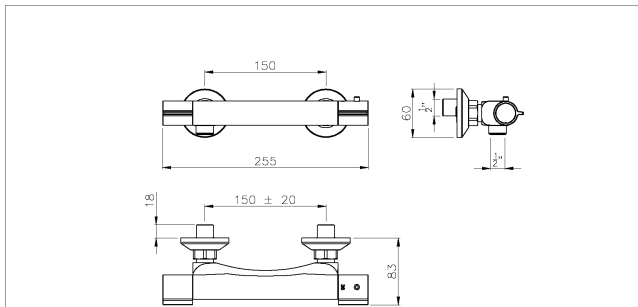

Product dimensions:

Euphoria
high pressure thermostatic bar shower

AB2103 v1

(c) abode home products ltd
www.abode.eu

abode

- **Overall Height / projection:** 83 mm
- **Exit reach:**
- **Exit height:**
- **Centre distance(s):** 150 ± 20 mm

- **Base diameter(s):** 60 mm
- **Product mounted where:** Wall
- **Recommended hole diameter:**
- **Min. fitting depth required:** 60 mm
- **Max. surface depth:**