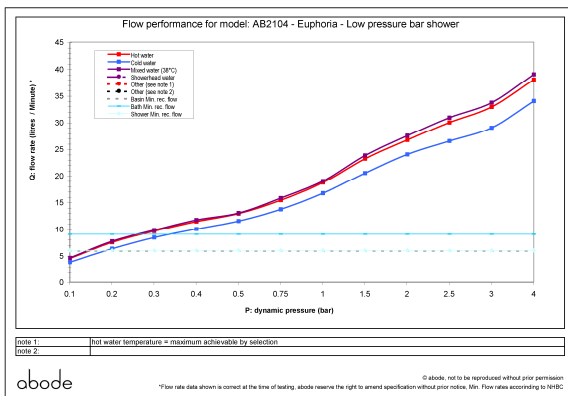

Product flow characteristics:

- **Min / Max water pressure:** 0.20 / 5 bar
- **Part G mixed flow rate at 3 bar (l/m):** 33.7
- **Max water temperature:** 70° C
- **Product flow characteristics:**
- **Aerator type:**
- **Includes output diverter?:** No
- **Control valve type:** Thermostatic ( )
- **Non return valve position:** h&c inlet
- **Mesh particle filter size:** 0.60 mm
- **Inlet / outlet size:** 1/2" M /
- **Inlet type / length:** Eccentric / 50 mm
- **Shower hose type / length:**

Warranty Summary (Full details available on request):

- Materials and workmanship defects warranted for 5 years
- Valves and working parts warranted for 2 years
- Surface warranty defects warranted for 1 year
- O-rings, hoses & gaskets warranted for 1 year

Care instructions:

- Clean the mixers and showers regularly as required, using soap, do not use any other cleaners.
- Regular cleaning will prevent the build up of lime scale and dirt
- After cleaning rinse thoroughly with clean water to remove any cleaner residue
- Residues of liquid soaps, shampoos and shower foams can also cause damage, so rinse with clean water after using, avoid contact with any abrasives