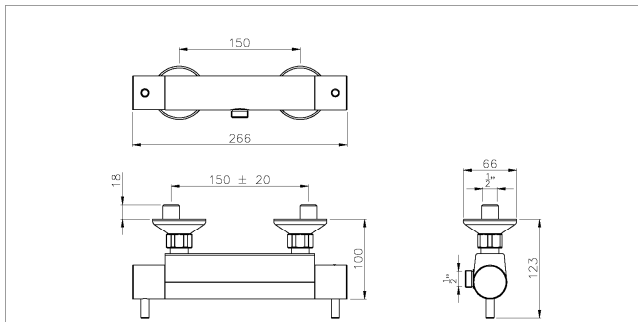

Product dimensions:

Euphoria low pressure thermostatic bar shower

AB2104 v1

- **Overall Height / projection:** 100 mm
- **Exit reach:**
- **Exit height:**
- **Centre distance(s):** 150 ± 20 mm
- **Base diameter(s):** 66 mm
- **Product mounted where:** Wall
- **Recommended hole diameter:**
- **Min. fitting depth required:** 60 mm
- **Max. surface depth:**