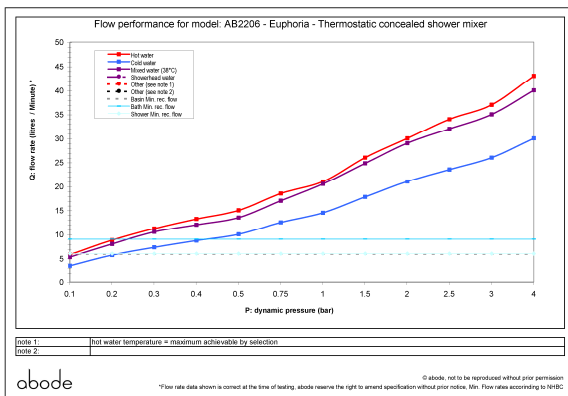

Product flow characteristics:

- **Min / Max water pressure:** 0.20 / 5 bar
- **Part G mixed flow rate at 3 bar (l/m):** 35
- **Max water temperature:** 70° C
- **Product flow characteristics:**
- **Aerator type:**
- **Includes output diverter?:** No
- **Control valve type:** Thermostatic ( )
- **Non return valve position:** h&c inlet
- **Mesh particle filter size:** 0.60 mm
- **Inlet / outlet size:** 1/2" M / 1/2" M
- **Inlet type / length:** Fixed / mm
- **Shower hose type / length:**

Warranty Summary (Full details available on request):

- Materials and workmanship defects warranted for 5 years
- Valves and working parts warranted for 2 years
- Surface warranty defects warranted for 1 year
- O-rings, hoses & gaskets warranted for 1 year

Care instructions:

- Clean the mixers and showers regularly as required, using soap, do not use any other cleaners.
- Regular cleaning will prevent the build up of lime scale and dirt
- After cleaning rinse thoroughly with clean water to remove any cleaner residue
- Residues of liquid soaps, shampoos and shower foams can also cause damage, so rinse with clean water after using, avoid contact with any abrasives