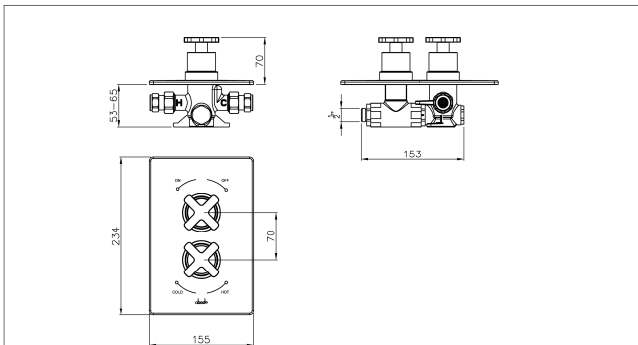

Product dimensions:

- **Overall Height / projection:** 70 mm
- **Exit reach:**
- **Exit height:**
- **Centre distance(s):**
- **Base diameter(s):** 155 x 234 mm
- **Product mounted where:** Wall
- **Recommended hole diameter:**
- **Min. fitting depth required:** 53-65 mm
- **Max. surface depth:**

Euphoria
Thermostatic 1 Exit Concealed Shower (Serenitie)

AB2206 v1

(c) abode home products ltd
www.abode.eu

abode