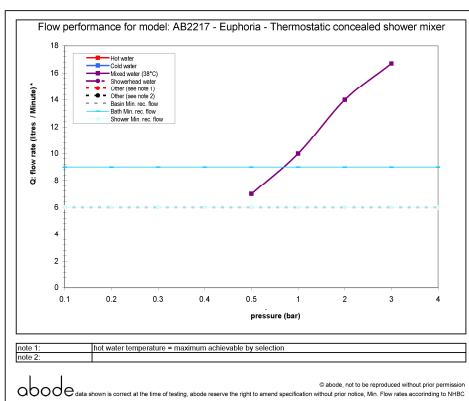

Product flow characteristics:

- Min / Max water pressure: 0.50 / 5 bar
- Part G mixed flow rate at 3 bar (l/m): 16.7

- Max water temperature: 70° C
- Product flow characteristics:
- Aerator type:
- Includes output diverter?: Yes
- Control valve type: Thermostatic ( )
- Non return valve position: h&c inlet
- Mesh particle filter size: 0.60 mm
- Inlet / outlet size: 1/2" M / 1/2" M
- Inlet type / length: Fixed / mm
- Shower hose type / length:

Warranty Summary (Full details available on request):

- Materials and workmanship defects warranted for 5 years
- Valves and working parts warranted for 2 years
- Surface warranty defects warranted for 1 year
- O-rings, hoses & gaskets warranted for 1 year

Care instructions:

- Clean the mixers and showers regularly as required, using soap, do not use any other cleaners.
- Regular cleaning will prevent the build up of lime scale and dirt
- After cleaning rinse thoroughly with clean water to remove any cleaner residue
- Residues of liquid soaps, shampoos and shower foams can also cause damage, so rinse with clean water after using, avoid contact with any abrasives