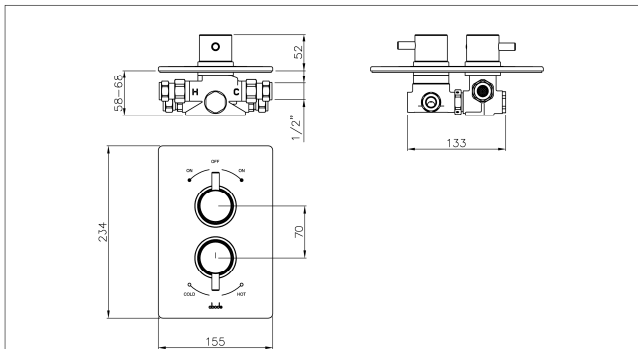

Product dimensions:

- Overall Height / projection: 52 mm
- Exit reach:
- Exit height:
- Centre distance(s):
- Base diameter(s): 155 x 234 mm
- Product mounted where: Wall
- Recommended hole diameter:
- Min. fitting depth required: 58-68 mm
- Max. surface depth:

Harmonie
thermostatic 2 exit concealed
shower

AB2217 v2

(c) abode home products ltd
www.abode.eu

abode