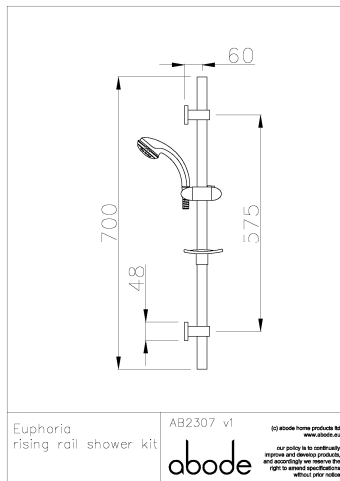

Packaged properties:

Box length: 790 mm **Box depth:** 100 mm
Box width: 195 mm **Boxed weight:** 1.80 kg

Includes pop up waste?: No

Additional comments:

1 pattern showerhead, includes soap dish

Product dimensions:

- **Overall Height / projection:** 700 mm
- **Exit reach:** 240 mm
- **Exit height:**
- **Centre distance(s):** 575 mm
- **Base diameter(s):** 55 mm
- **Product mounted where:** Wall
- **Recommended hole diameter:**
- **Min. fitting depth required:**
- **Max. surface depth:**

Product flow characteristics:

- **Min / Max water pressure:** 0.45 / 5 bar
- **Part G mixed flow rate at 3 bar (l/m):** 17.8
- **Max water temperature:** 70° C
- **Product flow characteristics:**
- **Aerator type:**
- **Includes output diverter?:** No
- **Control valve type:** ()
- **Non return valve position:**
- **Mesh particle filter size:**
- **Inlet / outlet size:** 1/2" F / 1/2" F
- **Inlet type / length:** / mm
- **Shower hose type / length:** Smoothflex / 1.50 m