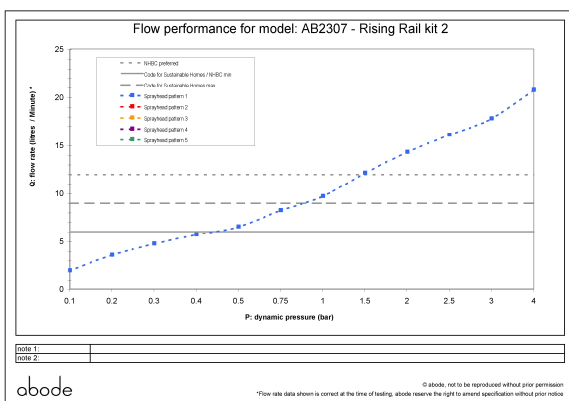

Packaged properties:

Box length: 790 mm **Box depth:** 100 mm
Box width: 195 mm **Boxed weight:** 1.80 kg

Includes pop up waste?: No

Additional comments:

1 pattern showerhead, includes soap dish

Product dimensions:

- **Overall Height / projection:** 700 mm
- **Exit reach:** 240 mm
- **Exit height:**
- **Centre distance(s):** 575 mm
- **Base diameter(s):** 55 mm
- **Product mounted where:** Wall
- **Recommended hole diameter:**
- **Min. fitting depth required:**
- **Max. surface depth:**

Product flow characteristics:

- **Min / Max water pressure:** 0.45 / 5 bar
- **Part G mixed flow rate at 3 bar (l/m):** 17.8
- **Max water temperature:** 70° C
- **Product flow characteristics:**
- **Aerator type:**
- **Includes output diverter?:** No
- **Control valve type:** ()
- **Non return valve position:**
- **Mesh particle filter size:**
- **Inlet / outlet size:** 1/2" F / 1/2" F
- **Inlet type / length:** / mm
- **Shower hose type / length:** Smoothflex / 1.50 m