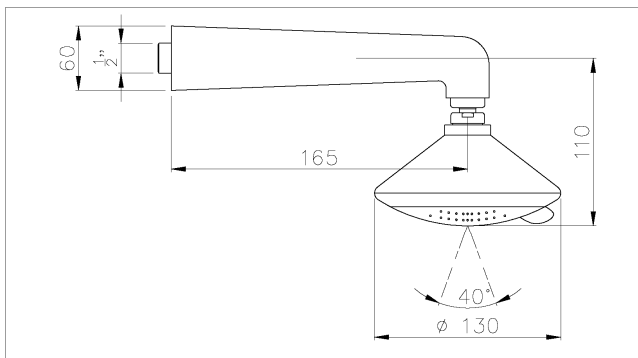

Product dimensions:

- **Overall Height / projection:** 230 mm
- **Exit reach:** 165 mm
- **Exit height:** 110 mm
- **Centre distance(s):**
- **Base diameter(s):** 60 mm
- **Product mounted where:** Wall
- **Recommended hole diameter:**
- **Min. fitting depth required:**
- **Max. surface depth:**

Euphoria
fixed showerhead kit
(wall mounted)

AB2405 v1

abode