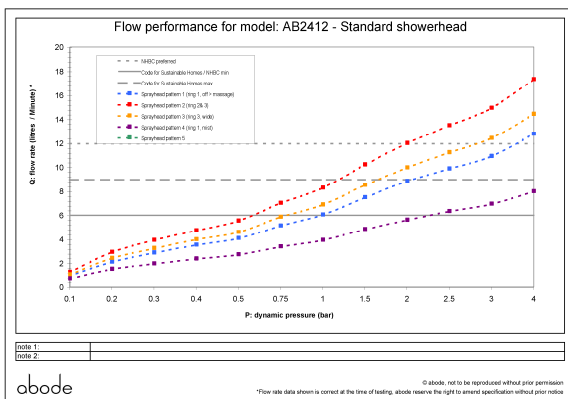

Product flow characteristics:

- **Min / Max water pressure:** 0.00 / 5 bar
- **Part G mixed flow rate at 3 bar (l/m):** 13.36

- **Max water temperature:** 70° C
- **Product flow characteristics:**
- **Aerator type:**
- **Includes output diverter?:** No
- **Control valve type:** ( )
- **Non return valve position:**
- **Mesh particle filter size:**
- **Inlet / outlet size:** 1/2" M / 1/2" M
- **Inlet type / length:** Fixed / mm
- **Shower hose type / length:**

Warranty Summary (Full details available on request):

- Materials and workmanship defects warranted for 5 years
- Valves and working parts warranted for 2 years
- Surface warranty defects warranted for 1 year
- O-rings, hoses & gaskets warranted for 1 year

Care instructions:

- Clean the mixers and showers regularly as required, using soap, do not use any other cleaners.
- Regular cleaning will prevent the build up of lime scale and dirt
- After cleaning rinse thoroughly with clean water to remove any cleaner residue
- Residues of liquid soaps, shampoos and shower foams can also cause damage, so rinse with clean water after using, avoid contact with any abrasives