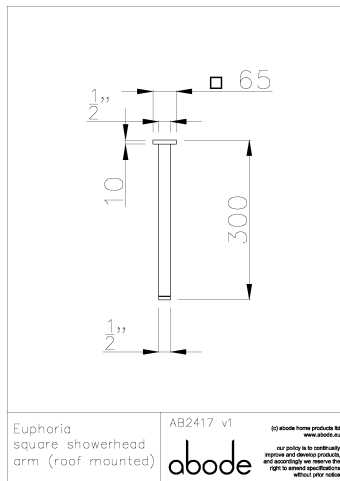

Product dimensions:

- **Overall Height / projection:** 300 mm
- **Exit reach:**
- **Exit height:** 300 mm
- **Centre distance(s):**
- **Base diameter(s):** □ 65 mm
- **Product mounted where:** Roof
- **Recommended hole diameter:**
- **Min. fitting depth required:**
- **Max. surface depth:**

Product flow characteristics:

- **Min / Max water pressure:** / 5 bar
- **Part G mixed flow rate at 3 bar (l/m):** N/A
- **Max water temperature:** 70° C
- **Product flow characteristics:**
- **Aerator type:**
- **Includes output diverter?:** No
- **Control valve type:** ( )
- **Non return valve position:**
- **Mesh particle filter size:**
- **Inlet / outlet size:** 1/2" F / 1/2" M
- **Inlet type / length:** Fixed / mm
- **Shower hose type / length:**

Flow graph not available

Warranty Summary (Full details available on request):

- Materials and workmanship defects warranted for 5 years
- Valves and working parts warranted for 2 years
- Surface warranty defects warranted for 1 year
- O-rings, hoses & gaskets warranted for 1 year

Care instructions:

- Clean the mixers and showers regularly as required, using soap, do not use any other cleaners.
- Regular cleaning will prevent the build up of lime scale and dirt
- After cleaning rinse thoroughly with clean water to remove any cleaner residue
- Residues of liquid soaps, shampoos and shower foams can also cause damage, so rinse with clean water after using, avoid contact with any abrasives