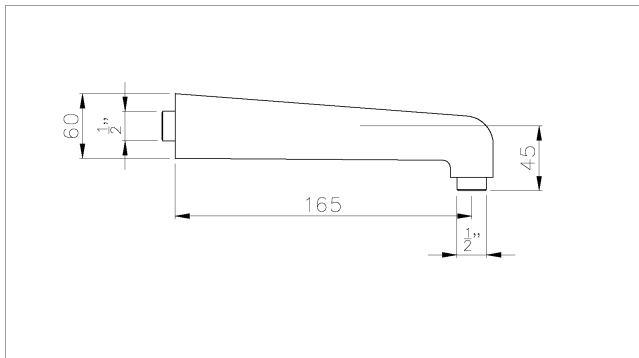

Product dimensions:

Euphoria fixed showerhead arm (wall mounted)

AB2418 v2

abode

- **Overall Height / projection:** 180 mm
- **Exit reach:** 165 mm
- **Exit height:** 45 mm
- **Centre distance(s):**

- **Base diameter(s):** 60 mm
- **Product mounted where:** Wall
- **Recommended hole diameter:**
- **Min. fitting depth required:**
- **Max. surface depth:**

Product flow characteristics:

- **Min / Max water pressure:** / 5 bar
- **Part G mixed flow rate at 3 bar (l/m):** N/A

- **Max water temperature:** 70° C
- **Product flow characteristics:**
- **Aerator type:**
- **Includes output diverter?:** No
- **Control valve type:** ( )
- **Non return valve position:**
- **Mesh particle filter size:**
- **Inlet / outlet size:** 1/2" F / 1/2" M
- **Inlet type / length:** Fixed / mm
- **Shower hose type / length:**

Flow graph not available

Warranty Summary (Full details available on request):

- Materials and workmanship defects warranted for 5 years
- Valves and working parts warranted for 2 years
- Surface warranty defects warranted for 1 year
- O-rings, hoses & gaskets warranted for 1 year

Care instructions:

- Clean the mixers and showers regularly as required, using soap, do not use any other cleaners.
- Regular cleaning will prevent the build up of lime scale and dirt
- After cleaning rinse thoroughly with clean water to remove any cleaner residue
- Residues of liquid soaps, shampoos and shower foams can also cause damage, so rinse with clean water after using, avoid contact with any abrasives