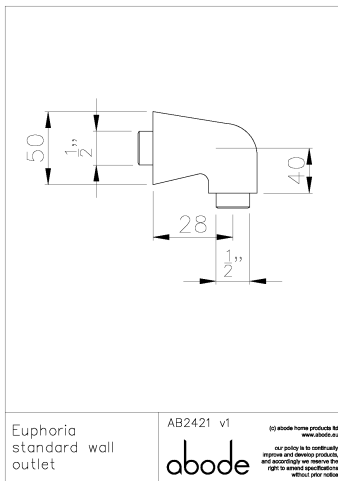

Product dimensions:

- **Overall Height / projection:** 45 mm
- **Exit reach:** 40 mm
- **Exit height:** 28 mm
- **Centre distance(s):**
- **Base diameter(s):** 50 mm
- **Product mounted where:** Wall
- **Recommended hole diameter:**
- **Min. fitting depth required:**
- **Max. surface depth:** 20 mm

Product flow characteristics:

- **Min / Max water pressure:** / 5 bar
- **Part G mixed flow rate at 3 bar (l/m):** N/A
- **Max water temperature:** 70° C
- **Product flow characteristics:**
- **Aerator type:**
- **Includes output diverter?:** No
- **Control valve type:** ( )
- **Non return valve position:**
- **Mesh particle filter size:**
- **Inlet / outlet size:** 1/2" M / 1/2" M
- **Inlet type / length:** Fixed / 40 mm
- **Shower hose type / length:**

Flow graph not available

Warranty Summary (Full details available on request):

- Materials and workmanship defects warranted for 5 years
- Valves and working parts warranted for 2 years
- Surface warranty defects warranted for 1 year
- O-rings, hoses & gaskets warranted for 1 year

Care instructions:

- Clean the mixers and showers regularly as required, using soap, do not use any other cleaners.
- Regular cleaning will prevent the build up of lime scale and dirt
- After cleaning rinse thoroughly with clean water to remove any cleaner residue
- Residues of liquid soaps, shampoos and shower foams can also cause damage, so rinse with clean water after using, avoid contact with any abrasives