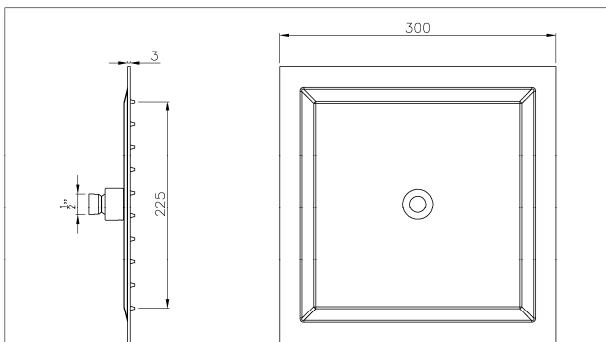

Product dimensions:

Storm Slimline 300mm
Square Showerhead

AB2429 v1

(c) abode home products ltd
www.abode.eu

abode

- **Overall Height / projection:** 45 mm
- **Exit reach:**
- **Exit height:**
- **Centre distance(s):**
- **Base diameter(s):**
- **Product mounted where:** Roof / wall
- **Recommended hole diameter:**
- **Min. fitting depth required:**
- **Max. surface depth:**