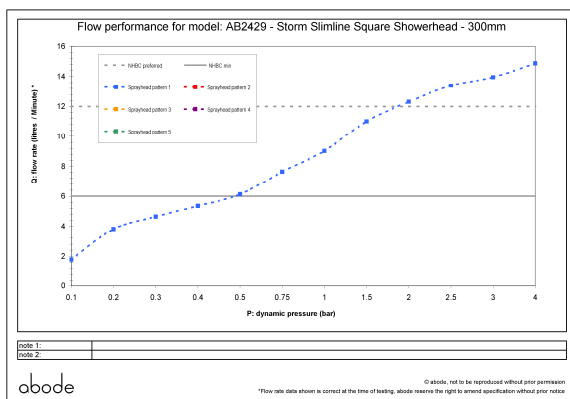

Product flow characteristics:

- **Min / Max water pressure:** 0.50 / 5 bar
- **Part G mixed flow rate at 3 bar (l/m):** 13.96

- **Max water temperature:** 70° C
- **Product flow characteristics:**
- **Aerator type:**
- **Includes output diverter?:** No
- **Control valve type:** ( )
- **Non return valve position:**
- **Mesh particle filter size:** 0.60 mm
- **Inlet / outlet size:** 1/2" F /
- **Inlet type / length:** Fixed / mm
- **Shower hose type / length:**

Warranty Summary (Full details available on request):

- Materials and workmanship defects warranted for 5 years
- Valves and working parts warranted for 2 years
- Surface warranty defects warranted for 1 year
- O-rings, hoses & gaskets warranted for 1 year

Care instructions:

- Clean the mixers and showers regularly as required, using soap, do not use any other cleaners.
- Regular cleaning will prevent the build up of lime scale and dirt
- After cleaning rinse thoroughly with clean water to remove any cleaner residue
- Residues of liquid soaps, shampoos and shower foams can also cause damage, so rinse with clean water after using, avoid contact with any abrasives