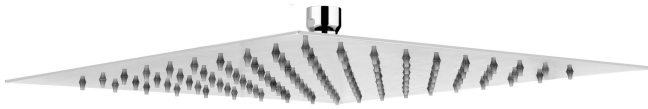

Product features:

- Metal construction throughout
- Rub clean anti limescale spray nozzles
- Single spray pattern showerhead
- Minimalist planate design form
- 5 year limited warranty

Packaged properties:

Box length: 340 mm   **Box depth:** 80 mm
Box width: 330 mm   **Boxed weight:** 2.59 kg

Includes pop up waste?: No

Additional comments:
100 Nozzles, includes mesh filter washers