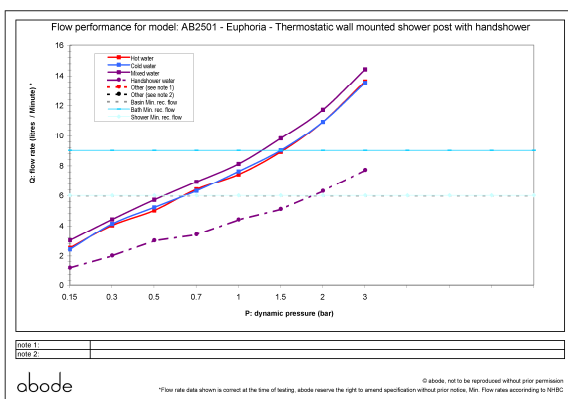

### Packaged properties:

**Box length:** 1280 mm      **Box depth:** 235 mm  
**Box width:** 570 mm      **Boxed weight:** 22.56 kg

**Includes pop up waste?:** No

### Product dimensions:

- **Overall Height / projection:** 1829 mm
- **Exit reach:** 446 mm
- **Exit height:** 1693 mm
- **Centre distance(s):** 150 ± 20 mm

- **Base diameter(s):** 63 mm
- **Product mounted where:** Wall
- **Recommended hole diameter:**
- **Min. fitting depth required:**
- **Max. surface depth:**

### Product flow characteristics:

- **Min / Max water pressure:** 1.5 min. & 3 pref. / 5 bar
- **Part G mixed flow rate at 3 bar (l/m):** 14.4

- **Max water temperature:** 70° C
- **Product flow characteristics:**
- **Aerator type:**
- **Includes output diverter?:** Yes
- **Control valve type:** Thermostatic ( )
- **Non return valve position:** h&c inlet & shower snodo
- **Mesh particle filter size:** 0.60 mm
- **Inlet / outlet size:** 1/2" M / 3/4" M
- **Inlet type / length:** Eccentric / mm
- **Shower hose type / length:** Smoothflex / 1.50 m