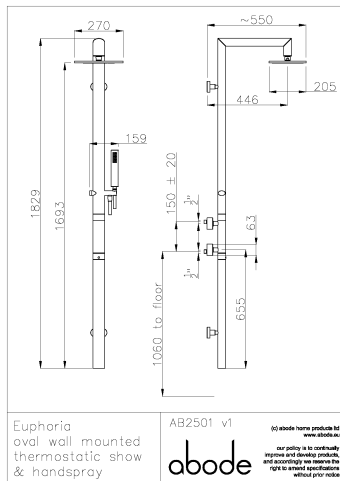

### Packaged properties:

**Box length:** 1280 mm      **Box depth:** 235 mm  
**Box width:** 570 mm      **Boxed weight:** 22.56 kg

**Includes pop up waste?:** No

### Additional comments:

Includes 3mm allen key, ABS handshower

### Product dimensions:

- **Overall Height / projection:** 1829 mm
- **Exit reach:** 446 mm
- **Exit height:** 1693 mm
- **Centre distance(s):** 150 ± 20 mm

- **Base diameter(s):** 63 mm
- **Product mounted where:** Wall
- **Recommended hole diameter:**
- **Min. fitting depth required:**
- **Max. surface depth:**

### Product flow characteristics:

- **Min / Max water pressure:** 1.5 min. & 3 pref. / 5 bar
- **Part G mixed flow rate at 3 bar (l/m):** 14.4

- **Max water temperature:** 70° C
- **Product flow characteristics:**
- **Aerator type:**
- **Includes output diverter?:** Yes
- **Control valve type:** Thermostatic ( )
- **Non return valve position:** h&c inlet & shower snodo
- **Mesh particle filter size:** 0.60 mm
- **Inlet / outlet size:** 1/2" M / 3/4" M
- **Inlet type / length:** Eccentric / mm
- **Shower hose type / length:** Smoothflex / 1.50 m