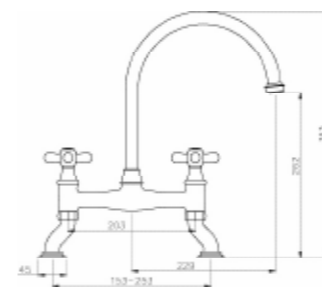

Langley

Langley Cross Handle Bridge Mixer