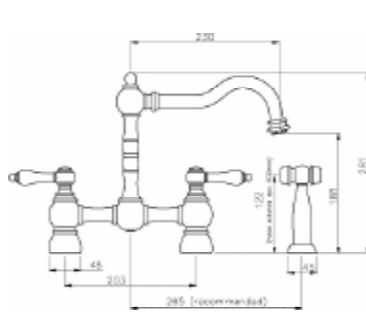

AT3032 Chrome **AT3034** Pewter
Min 0.4 bar pressure required

Bayenne Dual Lever Bridge Mixer
with independent Handspray