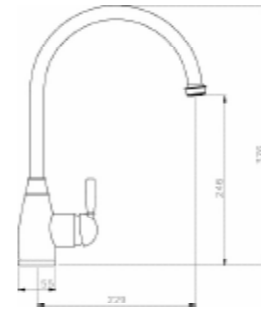

Brompton

Brompton Single Lever Mixer

AT3016 Chrome **AT3018** Pewter
Min 0.5 bar pressure required