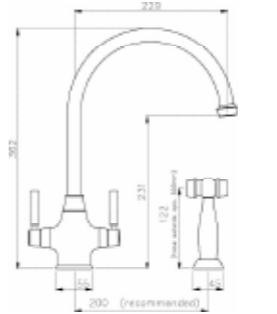

Brompton Dual Lever Mixer with integrated Handspray

AT3013 Chrome **AT3015** Pewter
Min 1.25 bar pressure required