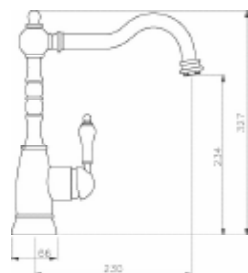

AT3020 Chrome **AT3022** Pewter
Min 0.4 bar pressure required

Brompton Dual Lever Bridge Mixer with independent Handspray

AT3021 Chrome **AT3023** Pewter
Min 1.0 bar pressure required

Bayenne

Bayenne Single Lever Mixer