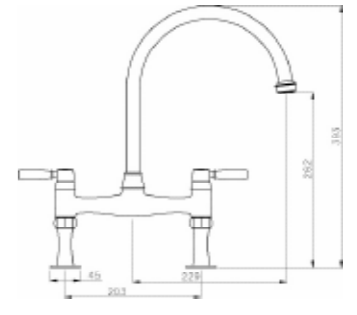

Brompton Dual Lever Mixer

AT3012 Chrome **AT3014** Pewter
Min 0.4 bar pressure required

Brompton Dual Lever Mixer with integrated Handspray

AT3013 Chrome **AT3015** Pewter
Min 1.25 bar pressure required

Brompton Dual Lever Bridge Mixer