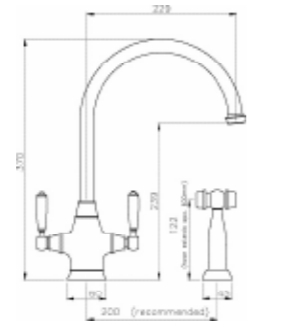

Astbury Dual Lever Mixer with integrated Handspray

AT3001 Chrome **AT3003** Pewter
Min 1.25 bar pressure required