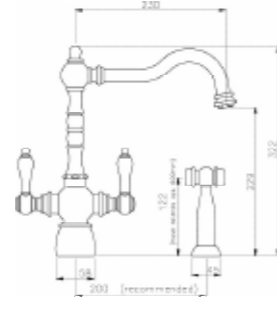

AT3024 Chrome **AT3026** Pewter
Min 0.5 bar pressure required

Bayenne Dual Lever Mixer
with integrated Handspray

AT3025 Chrome **AT3027** Pewter
Min 1.5 bar pressure required

Bayenne Dual Lever Bridge Mixer