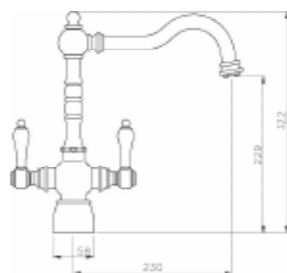

Bayenne

Bayenne Single Lever Mixer

AT3028 Chrome **AT3030** Pewter
Min 0.5 bar pressure required

Bayenne Single Lever Mixer
with integrated Handspray

AT3029 Chrome **AT3031** Pewter
Min 1.5 bar pressure required

Bayenne Dual Lever Mixer

AT3024 Chrome **AT3026** Pewter
Min 0.5 bar pressure required

Bayenne Dual Lever Mixer
with integrated Handspray

AT3025 Chrome **AT3027** Pewter
Min 1.5 bar pressure required

Bayenne Dual Lever Bridge Mixer

AT3032 Chrome **AT3034** Pewter
Min 0.4 bar pressure required

Bayenne Dual Lever Bridge Mixer
with independent Handspray

AT3033 Chrome **AT3035** Pewter
Min 1.0 bar pressure required

Langley

Langley Cross Handle Bridge Mixer

AT3036 Chrome **AT3038** Pewter
Min 0.4 bar pressure required

Langley Cross Handle Bridge Mixer
with independent Handspray

AT3037 Chrome **AT3039** Pewter
Min 1.0 bar pressure required

Hendon

Hendon Handspray

AT3040 Chrome
Min 1.0 bar pressure required

Hendon Handspray

AT3041 Pewter
Min 1.0 bar pressure required