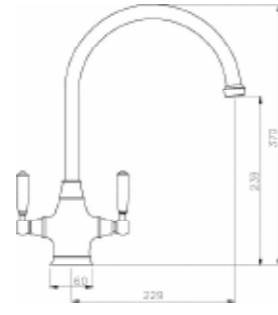

Astbury Dual Lever Mixer

AT3000 Chrome **AT3002** Pewter
Min 0.4 bar pressure required