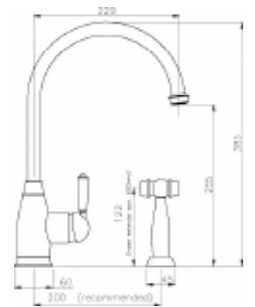

Langley Cross Handle Bridge Mixer
with independent Handspray
AT3037 Chrome
AT3039 Pewter

Astbury

Astbury Single Lever Mixer

AT3004 Chrome **AT3006** Pewter
Min 0.5 bar pressure required

Astbury Single Lever Mixer with integrated Handspray