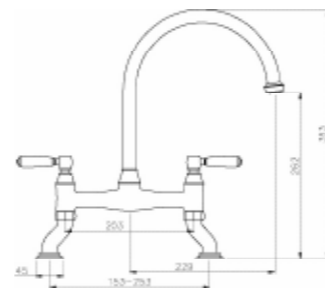

Astbury Dual Lever Bridge Mixer

AT3008 Chrome **AT3010** Pewter
Min 0.4 bar pressure required