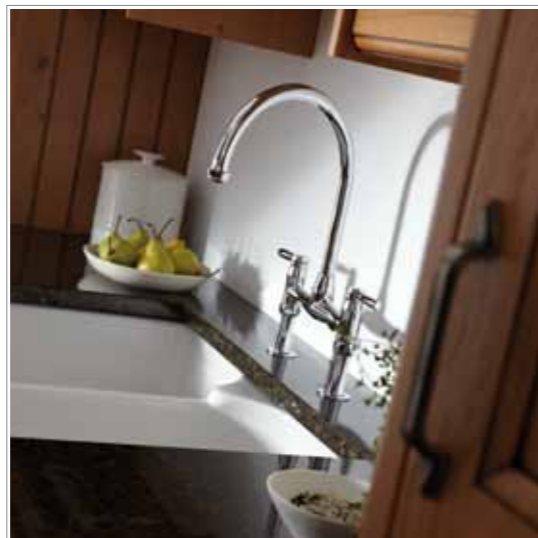

Brompton Dual Lever Bridge Mixer

AT3020 Chrome
AT3022 Pewter

Brompton Dual Lever Bridge Mixer
with independent Handspray

AT3021 Chrome
AT3023 Pewter

Bayenne

It is the sophisticated & distinctive flavours of classic Edwardian design that epitomise the Bayenne family of kitchen brassware.