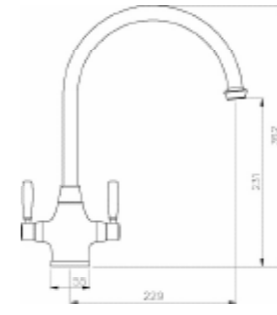

Brompton Dual Lever Mixer

AT3012 Chrome **AT3014** Pewter
Min 0.4 bar pressure required