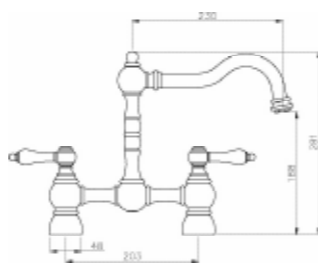

Bayenne

Bayenne Single Lever Mixer

AT3028 Chrome **AT3030** Pewter
Min 0.5 bar pressure required

Bayenne Single Lever Mixer
with integrated Handspray

AT3029 Chrome **AT3031** Pewter
Min 1.5 bar pressure required

Bayenne Dual Lever Mixer

AT3024 Chrome **AT3026** Pewter
Min 0.5 bar pressure required

Bayenne Dual Lever Mixer
with integrated Handspray

AT3025 Chrome **AT3027** Pewter
Min 1.5 bar pressure required

Bayenne Dual Lever Bridge Mixer

AT3032 Chrome **AT3034** Pewter
Min 0.4 bar pressure required

Bayenne Dual Lever Bridge Mixer
with independent Handspray

AT3033 Chrome **AT3035** Pewter
Min 1.0 bar pressure required

Langley

Langley Cross Handle Bridge Mixer

AT3036 Chrome **AT3038** Pewter
Min 0.4 bar pressure required

Langley Cross Handle Bridge Mixer
with independent Handspray

AT3037 Chrome **AT3039** Pewter
Min 1.0 bar pressure required

Hendon

Hendon Handspray

AT3040 Chrome
Min 1.0 bar pressure required

Hendon Handspray

AT3041 Pewter
Min 1.0 bar pressure required