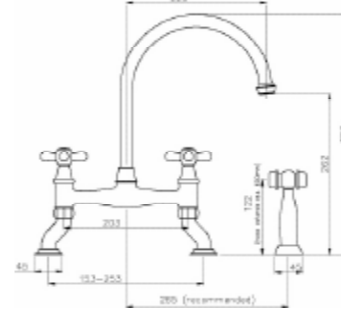

AT3036 Chrome **AT3038** Pewter
Min 0.4 bar pressure required

Langley Cross Handle Bridge Mixer
with independent Handspray