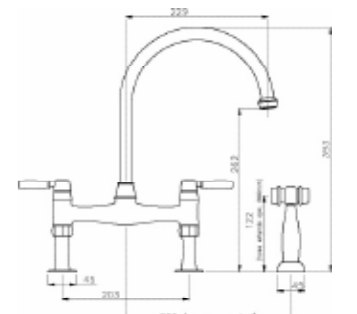

Brompton Dual Lever Bridge Mixer with independent Handspray

AT3021 Chrome **AT3023** Pewter
Min 1.0 bar pressure required