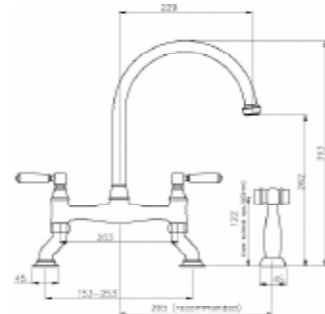

Astbury Dual Lever Bridge Mixer with independent Handspray

AT3009 Chrome **AT3011** Pewter
Min 1.0 bar pressure required