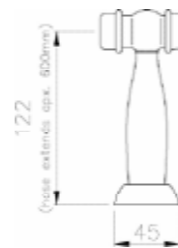

Langley Cross Handle Bridge Mixer
with independent Handspray

AT3037 Chrome **AT3039** Pewter
Min 1.0 bar pressure required

Hendon

Hendon Handspray

AT3040 Chrome
Min 1.0 bar pressure required

Hendon Handspray