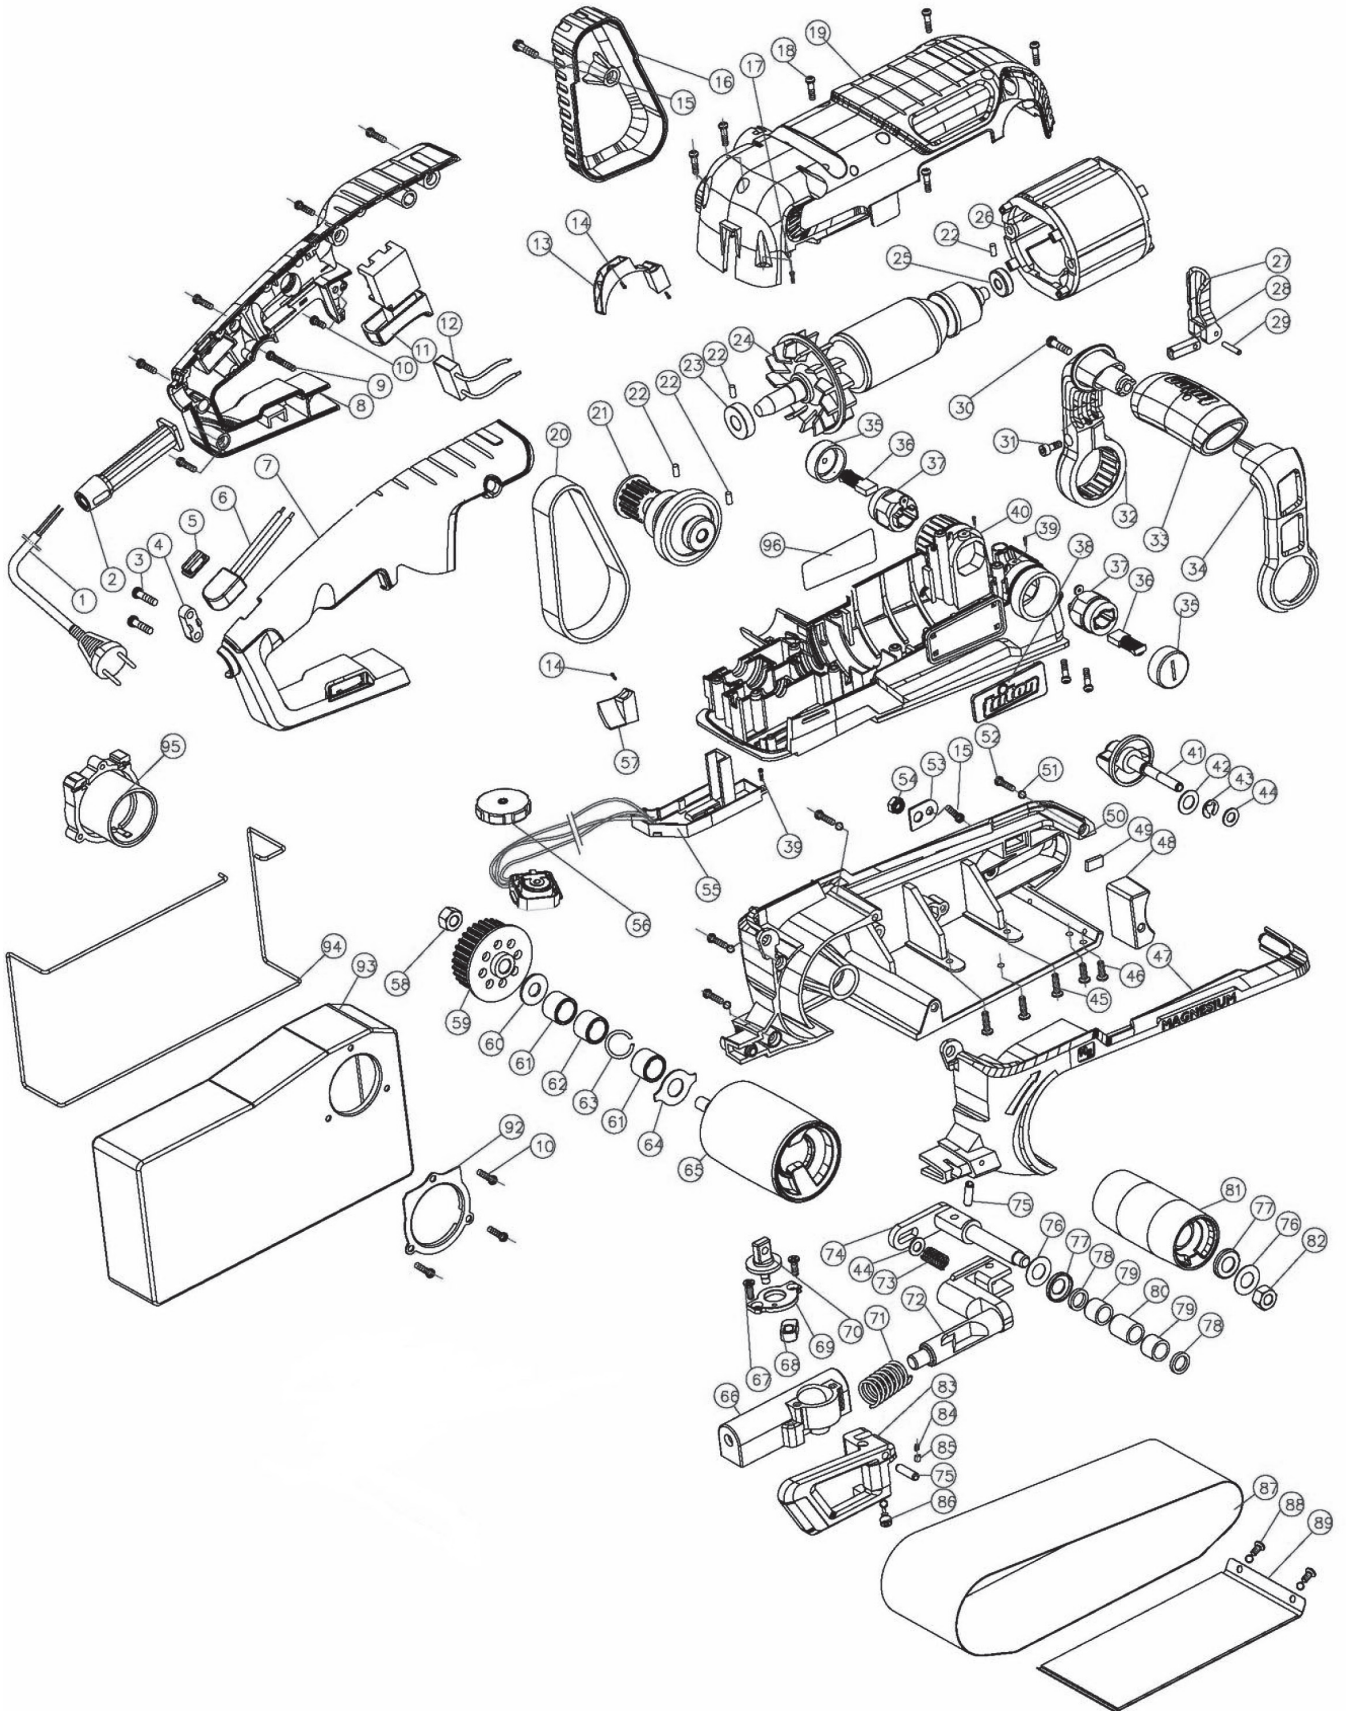

# Belt Sander - TA1200BS

# Belt Sander - TA1200BS

Diag. Ref.	Part No.	Description	Quantity	Comments
1	TA1200BS001	Cordset	1	
2	TA1200BS002	Cordset Protector	1	
3	TA1200BS003	Cord Clamp Screw	2	
4	TA1200BS004	Cord Clamp	1	
5	TA1200BS005	Power Light Window	1	
6	TA1200BS006	Power-on Light	1	
7	TA1200BS007	Right Handle	1	
8	TA1200BS008	Left Handle	1	
9	TA1200BS009	Pan Head Screw	1	
10	TA1200BS010	Pan Head Screw	4	
11	TA1200BS011	Switch	1	
12	TA1200BS012	Capacitor	1	
13	TA1200BS013	Gearcase Cover Top	1	
14	TA1200BS014	Pan Head Screw	3	
15	TA1200BS015	Pan Head Screw	2	
16	TA1200BS016	Belt Cover	1	
17	TA1200BS017	Pan Head Screw	1	
18	TA1200BS018	Pan Head Screw	13	
19	TA1200BS019	Top Clamshell	1	
20	TA1200BS020	Driving Belt	1	
21	TA1200BS021	Big Gear Set	1	
22	TA1200BS022	Rubber Pin	4	
23	TA1200BS023	Bearing	1	
24	TA1200BS024	Armature	1	
25	TA1200BS025	Bearing	1	
26	TA1200BS026	Field	1	
27	TA1200BS027	Front Handle Lock Lever	1	
28	TA1200BS028	Front Handle Lock Shaft	1	
29	TA1200BS029	Split Pin	1	
30	TA1200BS030	Pan Head Screw	1	
31	TA1200BS031	Socket Head Screw	1	
32	TA1200BS032	Front Handle Left Side	1	
33	TA1200BS033	Front Handle Middle	1	
34	TA1200BS034	Front Handle Right Side	1	
35	TA1200BS035	Brush Holder Cover	2	
36	TA1200BS036	Carbon Brush	2	
37	TA1200BS037	Brush Holder	2	
38	TA1200BS038	Branding Label	1	
39	TA1200BS039	Pan Head Screw	3	
40	TA1200BS040	Bottom Clamshell	1	
41	TA1200BS041	Belt Adjustment Knob	1	
42	TA1200BS042	Flat Washer	1	
43	TA1200BS043	Splici Washer	2	
44	TA1200BS044	Flat Washer	2	
45	TA1200BS045	Countersunk Head Screw	3	
46	TA1200BS046	Countersunk Head Screw	2	
47	TA1200BS047	Right Magnesium Base	1	
48	TA1200BS048	Cosmetic Cover	1	
49	TA1200BS049	Friction Pad	1	
50	TA1200BS050	Left Magnesium Base	1	
51	TA1200BS051	Spring Washer	7	