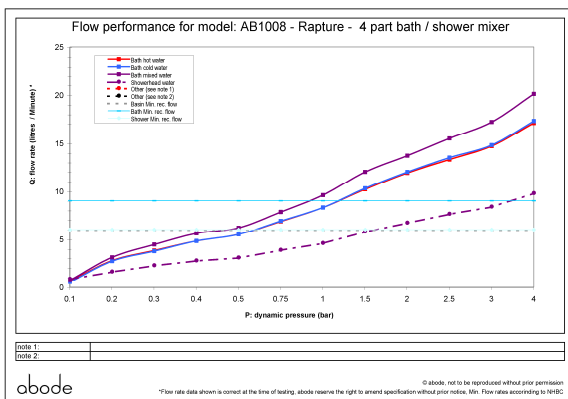

Packaged properties:

Box length: 305 mm **Box depth:** 155 mm
Box width: 235 mm **Boxed weight:** 4.65 kg

Includes pop up waste?: No

Additional comments:
 Includes metal hand shower & 5 x hoses

Product dimensions:

Product flow characteristics:

- **Min / Max water pressure:** 1 bath & 1.5 shower / 5 bar
- **Part G mixed flow rate at 3 bar (l/m):** bath=17.2, shower=8.4
- **Max water temperature:** 70° C
- **Product flow characteristics:** Single flow
- **Aerator type:** Grey flow straightener
- **Includes output diverter?:** Yes
- **Control valve type:** Single lever ()
- **Non return valve position:**
- **Mesh particle filter size:**
- **Inlet / outlet size:** 1/2" F / m10
- **Inlet type / length:** Flexible / 420 mm
- **Shower hose type / length:** Grey nylon / 2.00 m