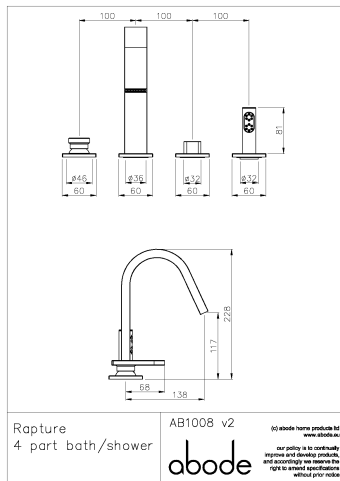

Product features:

- Metal construction throughout
- Single lever control for effortless single handed control
- Supplied complete with flexible tail pipes for fast simple fitting
- Fixed spout to prevent accidental water damage
- Single spray pattern showerhead

Packaged properties:

Box length: 305 mm **Box depth:** 155 mm
Box width: 235 mm **Boxed weight:** 4.65 kg

Includes pop up waste?: No

Additional comments:
 Includes metal hand shower & 5 x hoses

Product dimensions:

- **Overall Height / projection:** 228 mm
- **Exit reach:** 138 mm
- **Exit height:** 117 mm
- **Centre distance(s):** 100-200 mm
- **Base diameter(s):** 60 mm
- **Product mounted where:** Surface
- **Recommended hole diameter:** Ø 46-52, 36-40, 32-40, 32-46 mm
- **Min. fitting depth required:**
- **Max. surface depth:** 30 mm

Product flow characteristics:

- **Min / Max water pressure:** 1 bath & 1.5 shower / 5 bar
- **Part G mixed flow rate at 3 bar (l/m):** bath=17.2, shower=8.4
- **Max water temperature:** 70° C
- **Product flow characteristics:** Single flow
- **Aerator type:** Grey flow straightener
- **Includes output diverter?:** Yes
- **Control valve type:** Single lever ()
- **Non return valve position:**
- **Mesh particle filter size:**
- **Inlet / outlet size:** 1/2" F / m10
- **Inlet type / length:** Flexible / 420 mm
- **Shower hose type / length:** Grey nylon / 2.00 m