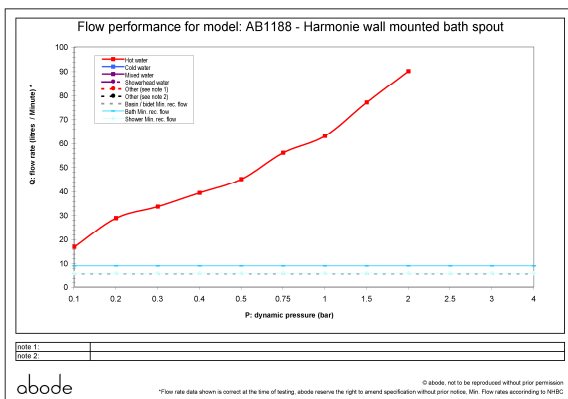

Product flow characteristics:

- **Min / Max water pressure:** 0.10 / 5 bar
- **Part G mixed flow rate at 3 bar (l/m):** >90

- **Max water temperature:** 70° C
- **Product flow characteristics:** Single flow
- **Aerator type:** White flow straightener
- **Includes output diverter?:** No
- **Control valve type:** ( )
- **Non return valve position:**
- **Mesh particle filter size:**
- **Inlet / outlet size:** 1/2" M /
- **Inlet type / length:** Fixed / 50 mm
- **Shower hose type / length:**

Warranty Summary (Full details available on request):

- Materials and workmanship defects warranted for 5 years
- Valves and working parts warranted for 2 years
- Surface warranty defects warranted for 1 year
- O-rings, hoses & gaskets warranted for 1 year

Care instructions:

- Clean the mixers and showers regularly as required, using soap, do not use any other cleaners.
- Regular cleaning will prevent the build up of lime scale and dirt
- After cleaning rinse thoroughly with clean water to remove any cleaner residue
- Residues of liquid soaps, shampoos and shower foams can also cause damage, so rinse with clean water after using, avoid contact with any abrasives