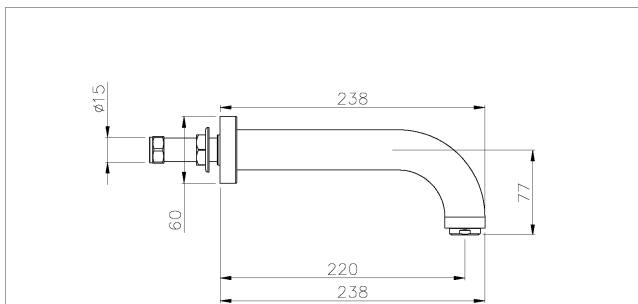

Product dimensions:

- **Overall Height / projection:** 238 mm
- **Exit reach:** 220 mm
- **Exit height:** 77 mm
- **Centre distance(s):**
- **Base diameter(s):** 60 mm
- **Product mounted where:** Wall
- **Recommended hole diameter:**
- **Min. fitting depth required:**
- **Max. surface depth:**

Harmonie
Wall mounted
Bath spout

AB1188 v2

abode