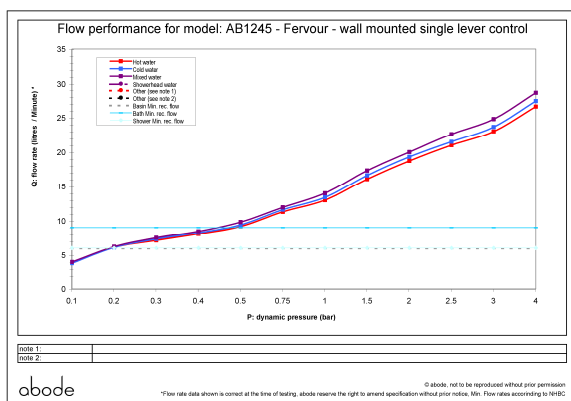

Product flow characteristics:

- **Min / Max water pressure:** 0.30 / 5 bar
- **Part G mixed flow rate at 3 bar (l/m):** 24.8
- **Max water temperature:** 70° C
- **Product flow characteristics:** Single flow
- **Aerator type:**
- **Includes output diverter?:** No
- **Control valve type:** Single lever (35mm)
- **Non return valve position:**
- **Mesh particle filter size:**
- **Inlet / outlet size:** 1/2" F / 1/2" F
- **Inlet type / length:** Fixed / mm
- **Shower hose type / length:**

Warranty Summary (Full details available on request):

- Materials and workmanship defects warranted for 5 years
- Valves and working parts warranted for 2 years
- Surface warranty defects warranted for 1 year
- O-rings, hoses & gaskets warranted for 1 year

Care instructions:

- Clean the mixers and showers regularly as required, using soap, do not use any other cleaners.
- Regular cleaning will prevent the build up of lime scale and dirt
- After cleaning rinse thoroughly with clean water to remove any cleaner residue
- Residues of liquid soaps, shampoos and shower foams can also cause damage, so rinse with clean water after using, avoid contact with any abrasives