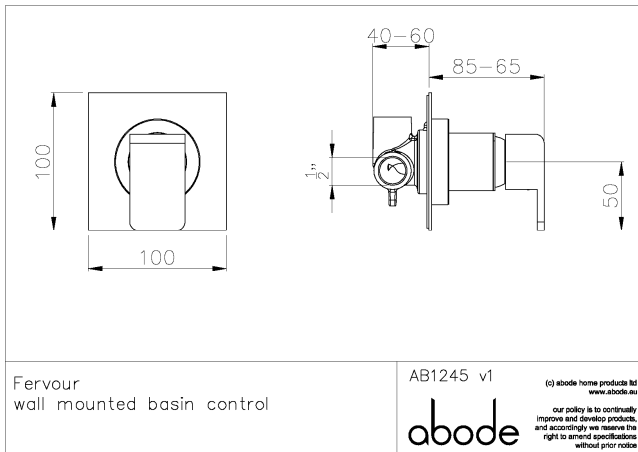

Product dimensions:

- **Overall Height / projection:** 65 - 85 mm
- **Exit reach:**
- **Exit height:**
- **Centre distance(s):**
- **Base diameter(s):** 100 x 100 mm
- **Product mounted where:** Wall
- **Recommended hole diameter:**
- **Min. fitting depth required:** 50 - 70 mm
- **Max. surface depth:**

Fervour
wall mounted basin control

AB1245 v1

abode