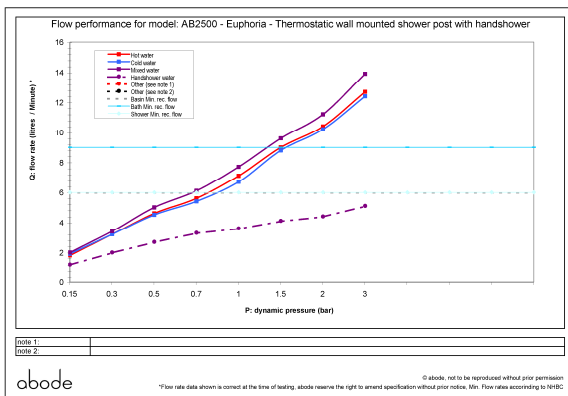

### Packaged properties:

**Box length:** 1260 mm      **Box depth:** 200 mm  
**Box width:** 550 mm      **Boxed weight:** 16.58 kg

**Includes pop up waste?:** No

### Product dimensions:

- **Overall Height / projection:** 1774 mm
- **Exit reach:** 390 mm
- **Exit height:** 1702 mm
- **Centre distance(s):** 150 ± 20 mm
- **Base diameter(s):** 63 mm
- **Product mounted where:** Wall
- **Recommended hole diameter:**
- **Min. fitting depth required:**
- **Max. surface depth:**

### Product flow characteristics:

- **Min / Max water pressure:** 1.5 min. & 3 pref. / 5 bar
- **Part G mixed flow rate at 3 bar (l/m):** 13.9

- **Max water temperature:** 70° C
- **Product flow characteristics:**
- **Aerator type:**
- **Includes output diverter?:** Yes
- **Control valve type:** Thermostatic ( )
- **Non return valve position:** h&c inlet & shower snodo
- **Mesh particle filter size:** 0.60 mm
- **Inlet / outlet size:** 1/2" M / 3/4" M
- **Inlet type / length:** Eccentric / mm
- **Shower hose type / length:** Smoothflex / 1.50 m