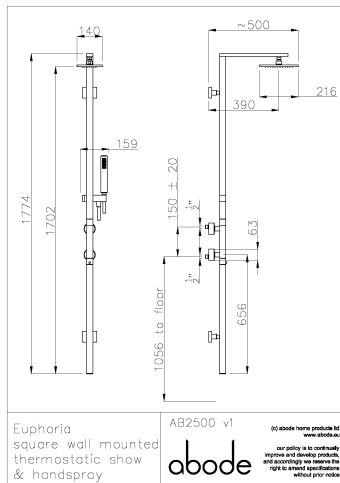

### Packaged properties:

**Box length:** 1260 mm      **Box depth:** 200 mm  
**Box width:** 550 mm      **Boxed weight:** 16.58 kg

**Includes pop up waste?:** No

### Additional comments:

Includes 3mm allen key, ABS handshower

### Product dimensions:

- **Overall Height / projection:** 1774 mm
- **Exit reach:** 390 mm
- **Exit height:** 1702 mm
- **Centre distance(s):** 150 ± 20 mm
- **Base diameter(s):** 63 mm
- **Product mounted where:** Wall
- **Recommended hole diameter:**
- **Min. fitting depth required:**
- **Max. surface depth:**

### Product flow characteristics:

- **Min / Max water pressure:** 1.5 min. & 3 pref. / 5 bar
- **Part G mixed flow rate at 3 bar (l/m):** 13.9

- **Max water temperature:** 70° C
- **Product flow characteristics:**
- **Aerator type:**
- **Includes output diverter?:** Yes
- **Control valve type:** Thermostatic ( )
- **Non return valve position:** h&c inlet & shower snodo
- **Mesh particle filter size:** 0.60 mm
- **Inlet / outlet size:** 1/2" M / 3/4" M
- **Inlet type / length:** Eccentric / mm
- **Shower hose type / length:** Smoothflex / 1.50 m